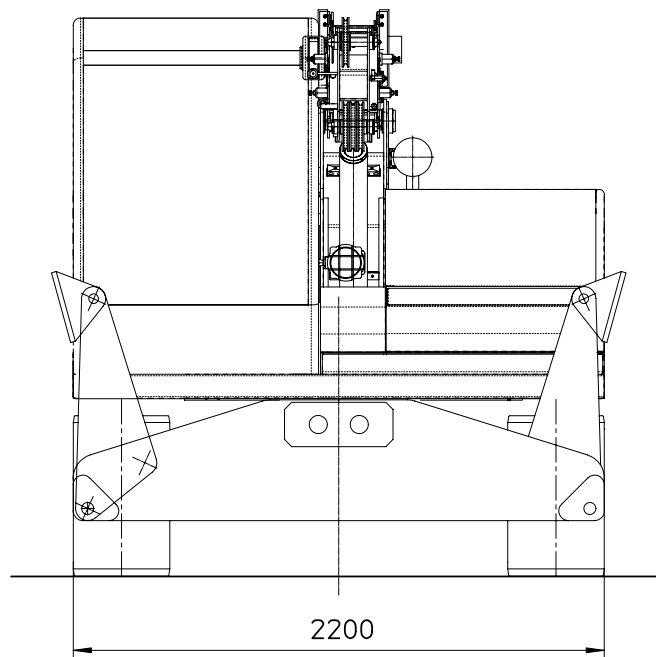

VALLA MOD. 120D TRX

Valla S.p.A.

Via Piacenza, 45 - 29010 Calendasco - Piacenza - ITALIA
Tel. 0039 0523 762025 - 762004 - Fax 0039 0523 760531
Internet: www.valla.com - email: info@valla.com