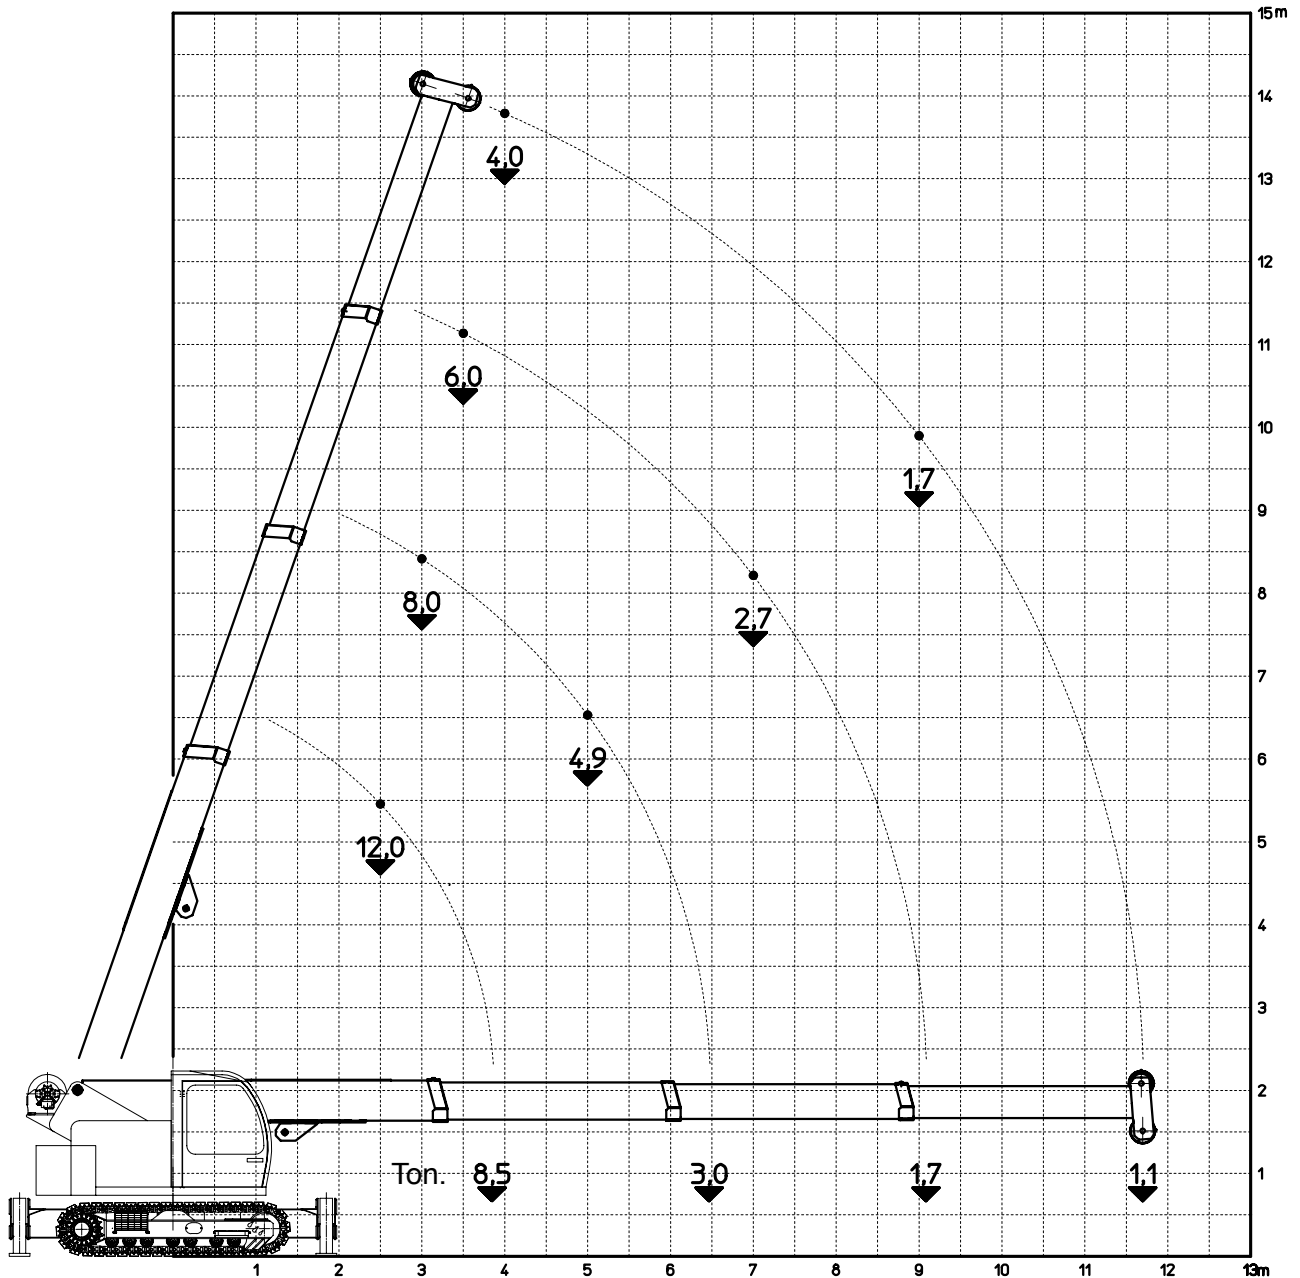

Valla S.p.A.

Via Piacenza, 45 - 29010 Calendasco - Piacenza - ITALIA
Tel. 0039 0523 762025 - 762004 - Fax 0039 0523 760531
Internet: www.valla.com - email: info@valla.com