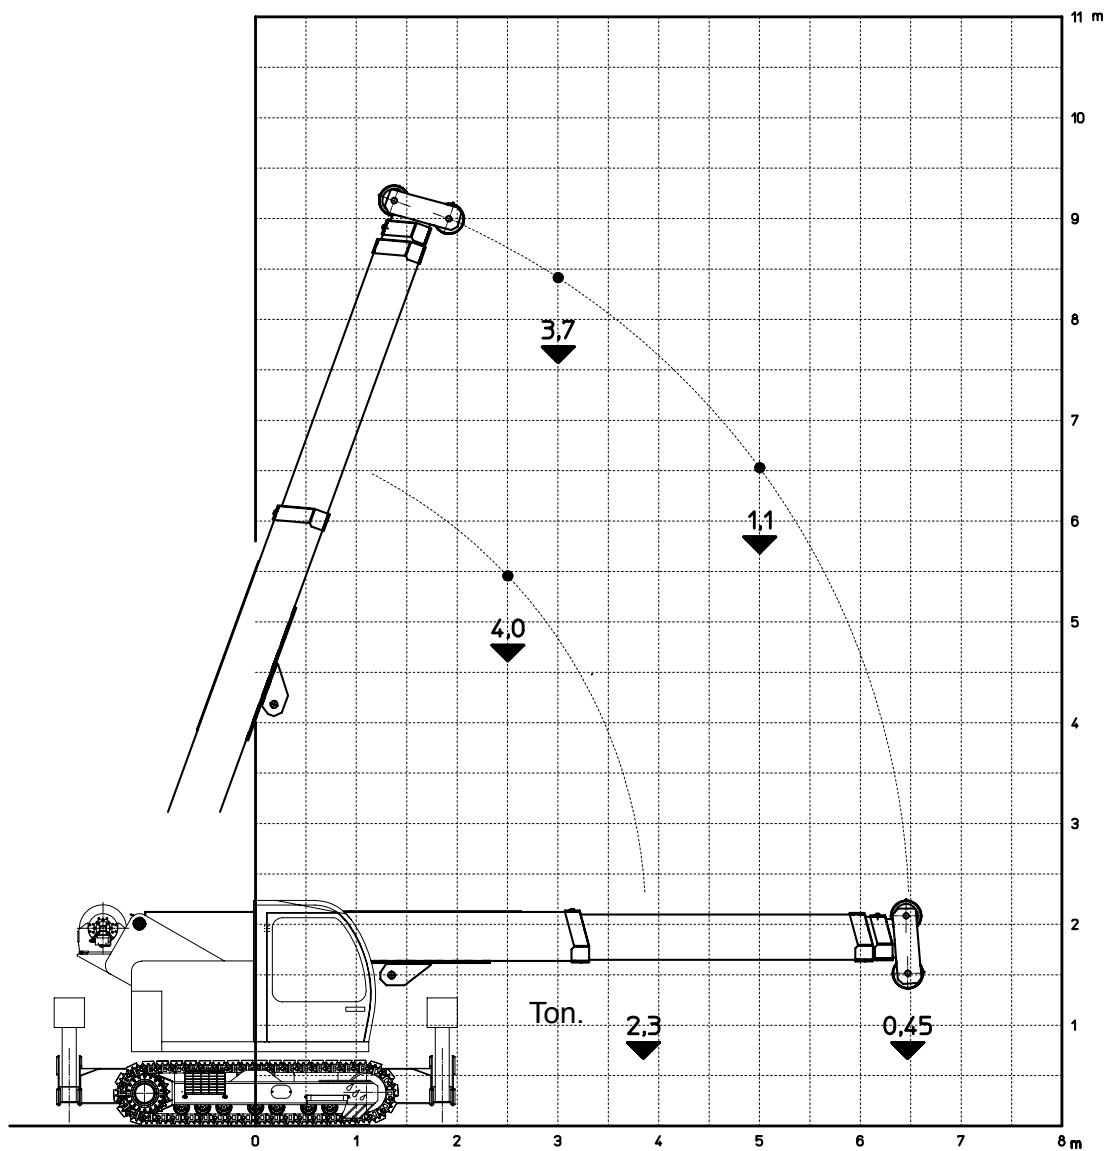

VALLA 120D TRX

CAPACITY DIAGRAM PICK AND CARRY (BOOM OVER FRONT)