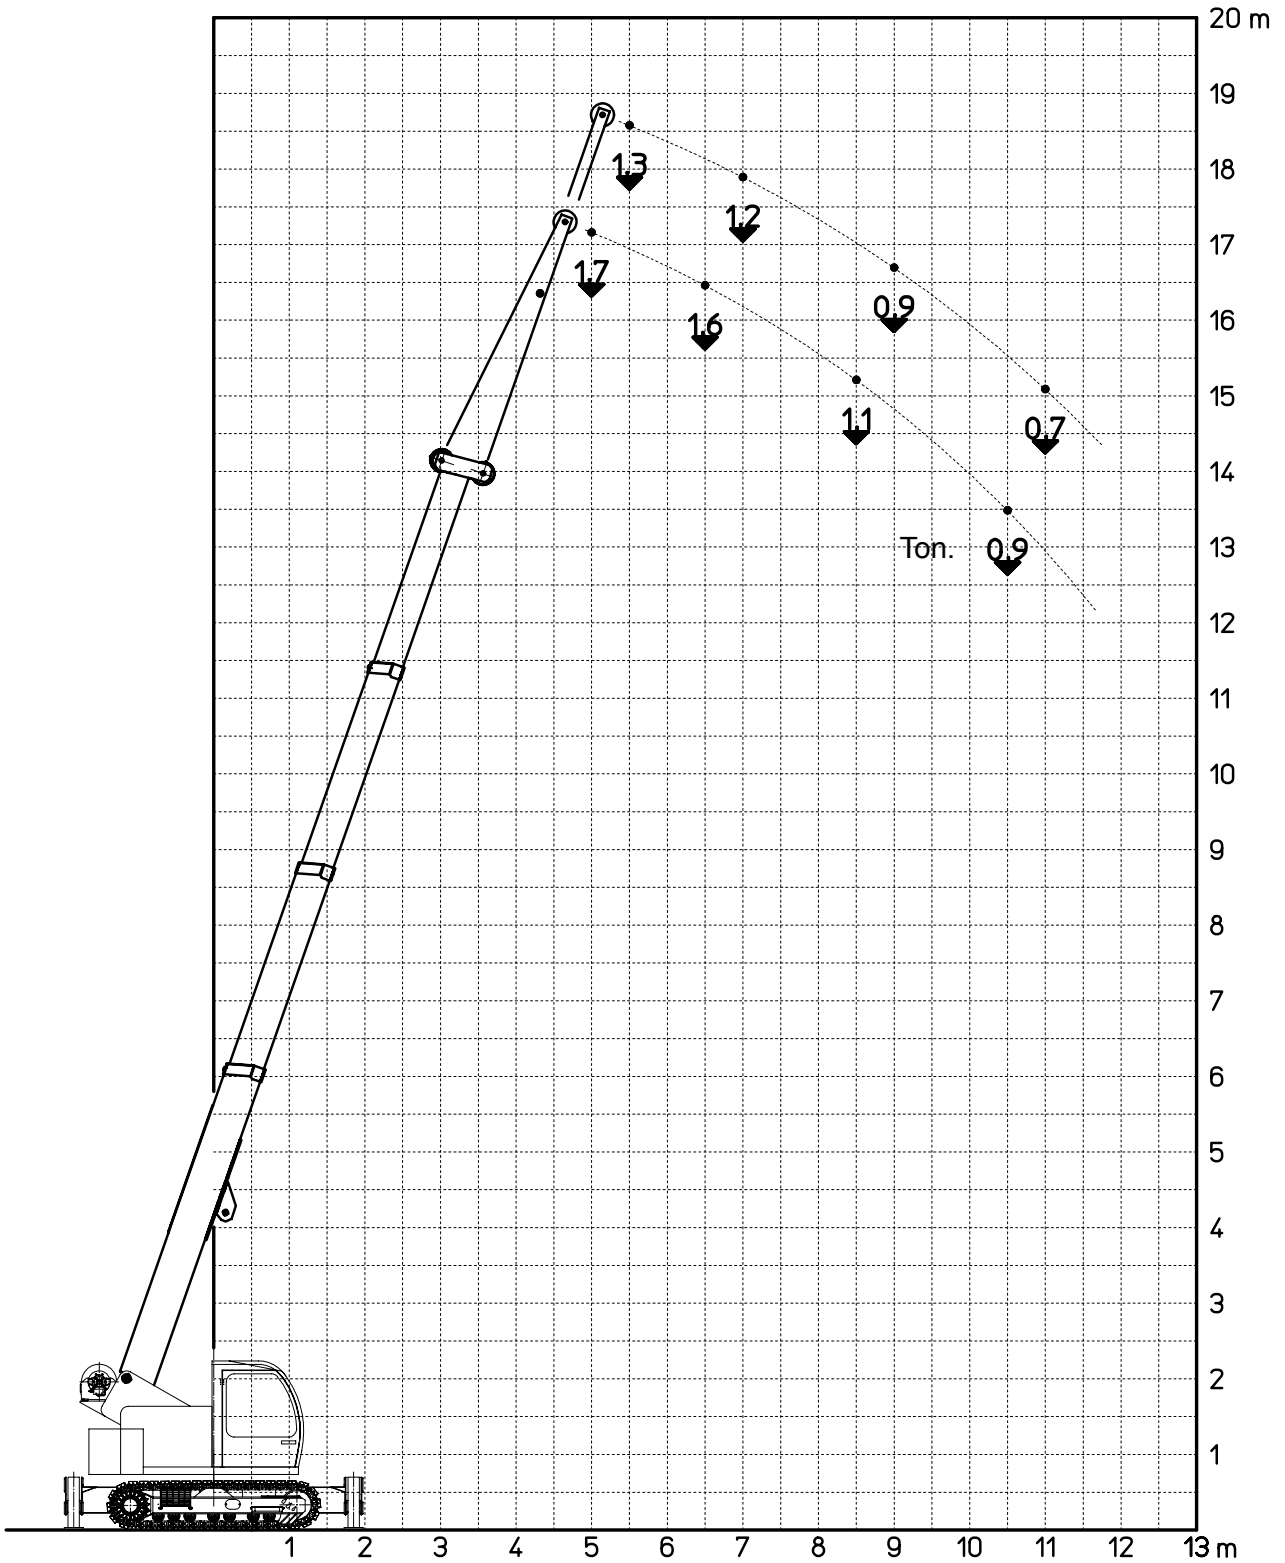

VALLA 120D TRX

CAPACITY DIAGRAM FLY JIB ON OUTRIGGERS (360°)

Valla S.p.A.

Via Piacenza, 45 - 29010 Calendasco - Piacenza - ITALIA
Tel. 0039 0523 762025 - 762004 - Fax 0039 0523 760531
Internet: www.valla.com - email: info@valla.com