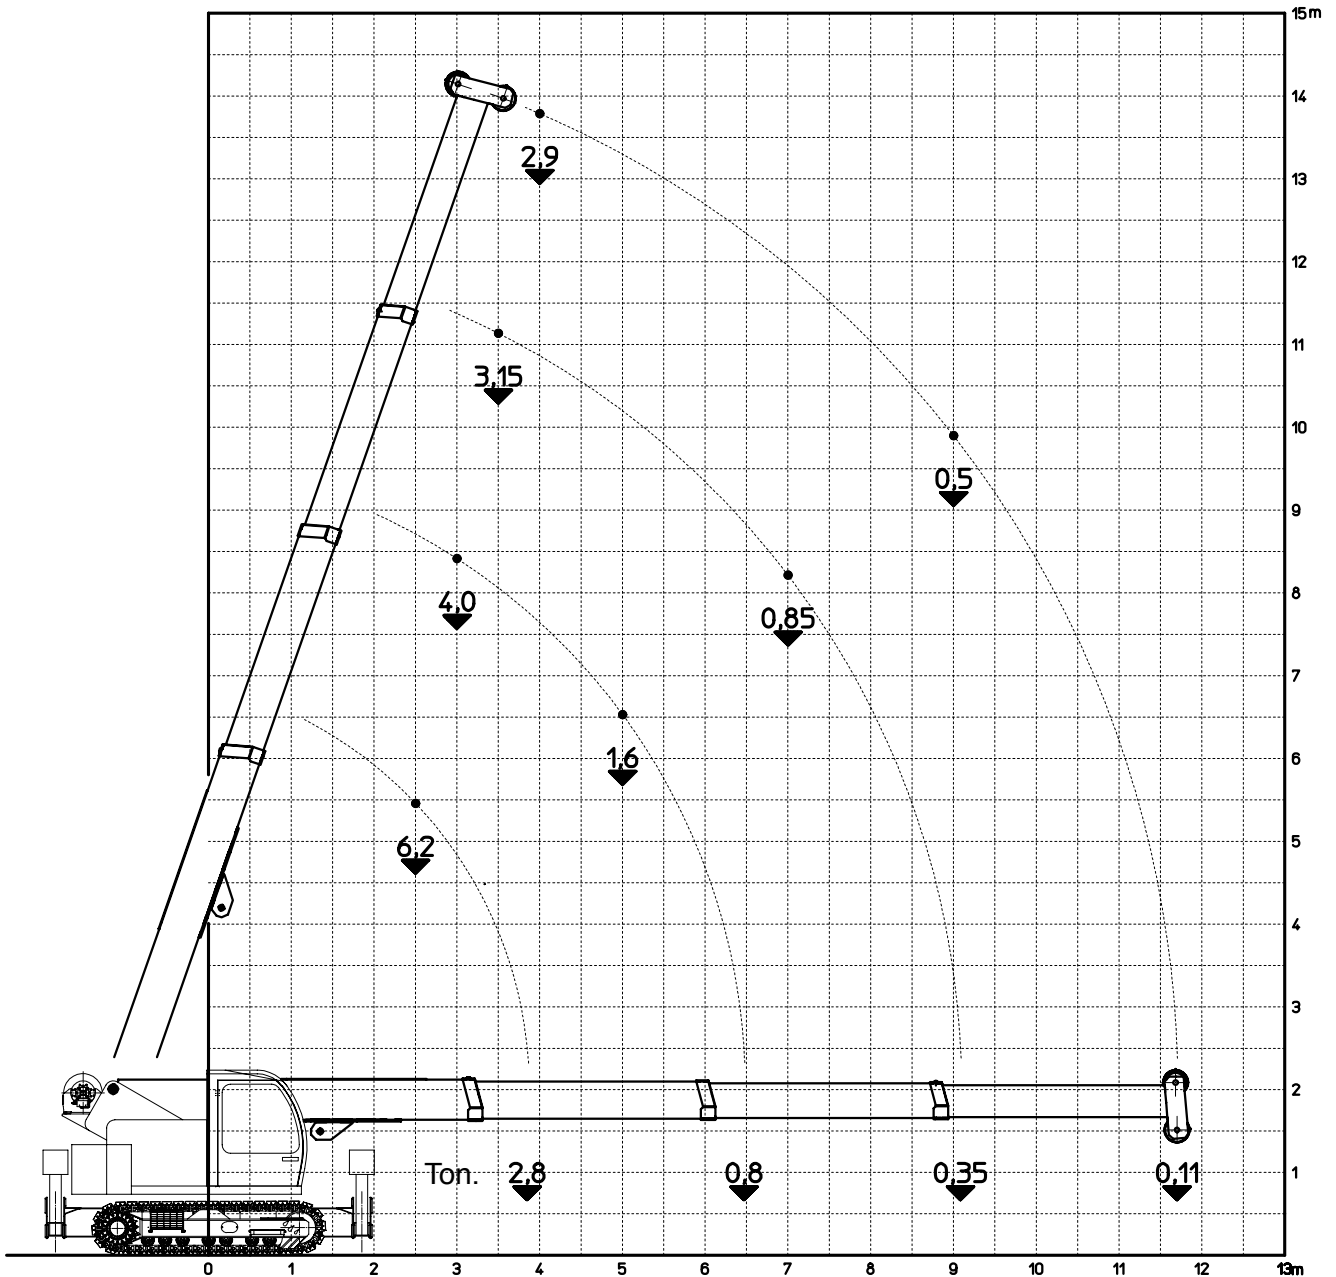

VALLA MOD. 120D TRX

CAPACITY DIAGRAM ON TRACKS - STATIONARY CAPACITY (360°)

Valla S.p.A.

Via Piacenza, 45 - 29010 Calendasco - Piacenza - ITALIA
Tel. 0039 0523 762025 - 762004 - Fax 0039 0523 760531
Internet: www.valla.com - email: info@valla.com