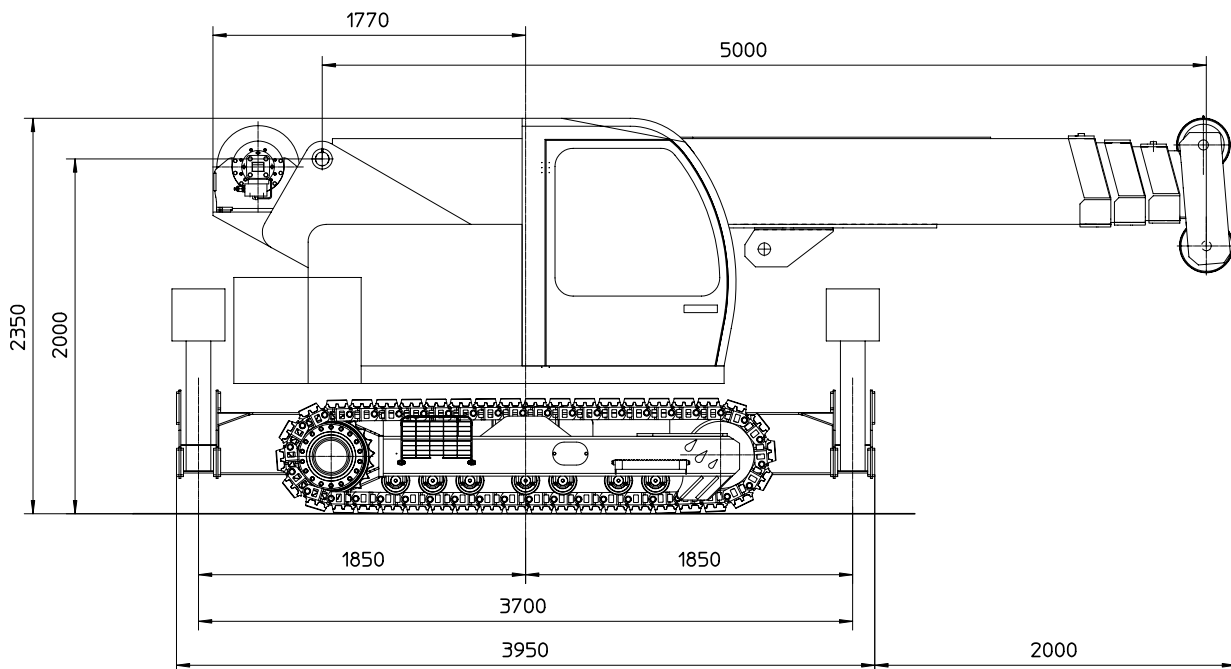

The crane complies with following international standards:

- I.S.P.E.S.L.
- DIN 15018 (1,3) - 15019 (1) Classe H2 B3
- ANSI - 1994
- 98/37/CE
- 89/336/CEE